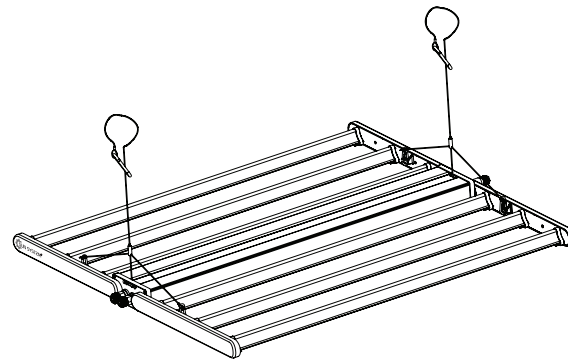

SUN SYSTEM® RS 1850 LED 6 RAIL, FOLDABLE LED FIXTURE

PRODUCT #HGC906145 **120-277 VOLT**

TECHNICAL SPECIFICATIONS

CERTIFICATIONS	UL 1598, ANSI/CAN/UL 8800 CSA C22.2 NO. 250.0
INPUT VOLTAGE	120-277 VOLT
INPUT POWER	720 WATT
INPUT CURRENT	2.65 A @ 277 V 3.60 A @ 208 V 6.30 A @ 120 V
HEAT LOAD	2,450 BTU/HR
FREQUENCY	50/60 Hz
POWER FACTOR	> 0.95
AMBIENT TEMPERATURE	131° F (55° C)
ENVIRONMENT RATING	IP65
MOUNTING	HANGER AND SAFETY WIRE
WARRANTY <i>SEE MANUAL</i>	5 YEAR LIMITED WARRANTY
DIMENSIONS	44 x 40 x 2.5 in (1100 x 1000 x 85 mm)
FIXTURE WEIGHT	24.45 lbs (12 kg)