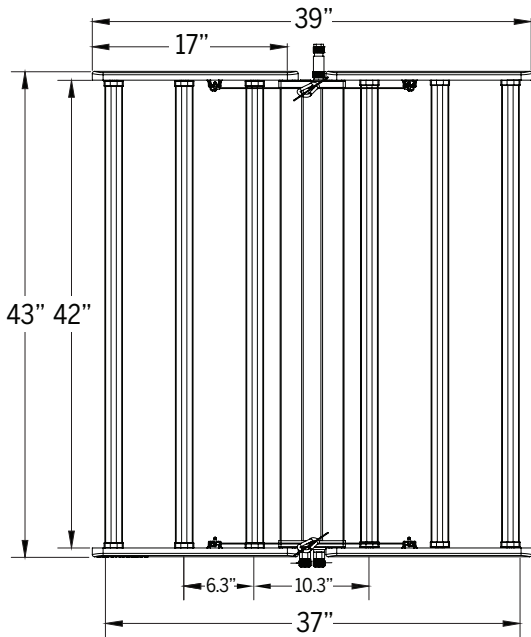

SUN SYSTEM® RS 1850 LED 6 RAIL, FOLDABLE LED FIXTURE

PRODUCT #HGC906145 **120-277 VOLT**

TECHNICAL SPECIFICATIONS

CERTIFICATIONS	UL 1598, ANSI/CAN/UL 8800 CSA C22.2 NO. 250.0
INPUT VOLTAGE	120-277 VOLT
INPUT POWER	720 WATT
INPUT CURRENT	2.65 A @ 277 V 3.60 A @ 208 V 6.30 A @ 120 V
HEAT LOAD	2,450 BTU/HR
FREQUENCY	50/60 Hz
POWER FACTOR	> 0.95
AMBIENT TEMPERATURE	131° F (55° C)
ENVIRONMENT RATING	IP65
MOUNTING	HANGER AND SAFETY WIRE
WARRANTY <i>SEE MANUAL</i>	5 YEAR LIMITED WARRANTY
DIMENSIONS	44 x 40 x 2.5 in (1100 x 1000 x 85 mm)
FIXTURE WEIGHT	24.45 lbs (12 kg)

**Please consult an HVAC expert to calculate total heat load in your grow space.*