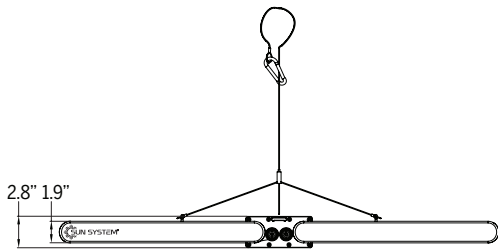

SUN SYSTEM® RS 1850 LED 6 RAIL, FOLDABLE LED FIXTURE

PRODUCT #HGC906145 **120-277 VOLT**

TECHNICAL SPECIFICATIONS

CERTIFICATIONS	UL 1598, ANSI/CAN/UL 8800 CSA C22.2 NO. 250.0
INPUT VOLTAGE	120-277 VOLT
INPUT POWER	720 WATT
INPUT CURRENT	2.65 A @ 277 V 3.60 A @ 208 V 6.30 A @ 120 V
HEAT LOAD	2,450 BTU/HR
FREQUENCY	50/60 Hz
POWER FACTOR	> 0.95
AMBIENT TEMPERATURE	131° F (55° C)
ENVIRONMENT RATING	IP65
MOUNTING	HANGER AND SAFETY WIRE
WARRANTY <i>SEE MANUAL</i>	5 YEAR LIMITED WARRANTY
DIMENSIONS	44 x 40 x 2.5 in (1100 x 1000 x 85 mm)
FIXTURE WEIGHT	24.45 lbs (12 kg)

**Please consult an HVAC expert to calculate total heat load in your grow space.*