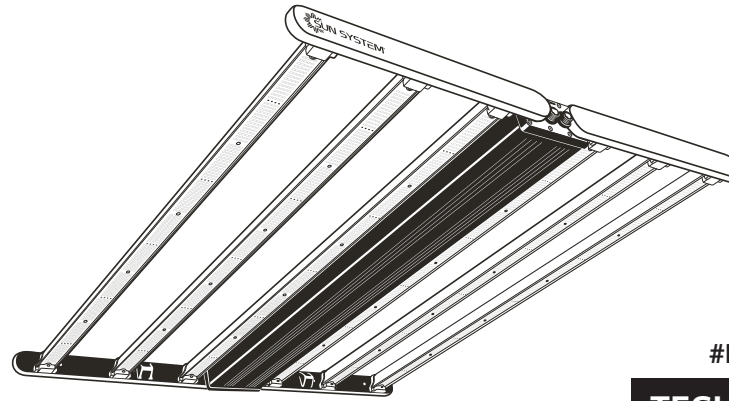

SUN SYSTEM® RS 1850 LED 6 RAIL, FOLDABLE LED FIXTURE

PRODUCT #HGC906145 **120-277 VOLT**

TECHNICAL SPECIFICATIONS

CERTIFICATIONS	UL 1598, ANSI/CAN/UL 8800 CSA C22.2 NO. 250.0
INPUT VOLTAGE	120-277 VOLT
INPUT POWER	720 WATT
INPUT CURRENT	2.65 A @ 277 V 3.60 A @ 208 V 6.30 A @ 120 V
HEAT LOAD	2,450 BTU/HR
FREQUENCY	50/60 Hz
POWER FACTOR	> 0.95
AMBIENT TEMPERATURE	131° F (55° C)
ENVIRONMENT RATING	IP65
MOUNTING	HANGER AND SAFETY WIRE
WARRANTY <i>SEE MANUAL</i>	5 YEAR LIMITED WARRANTY
DIMENSIONS	44 x 40 x 2.5 in (1100 x 1000 x 85 mm)
FIXTURE WEIGHT	24.45 lbs (12 kg)