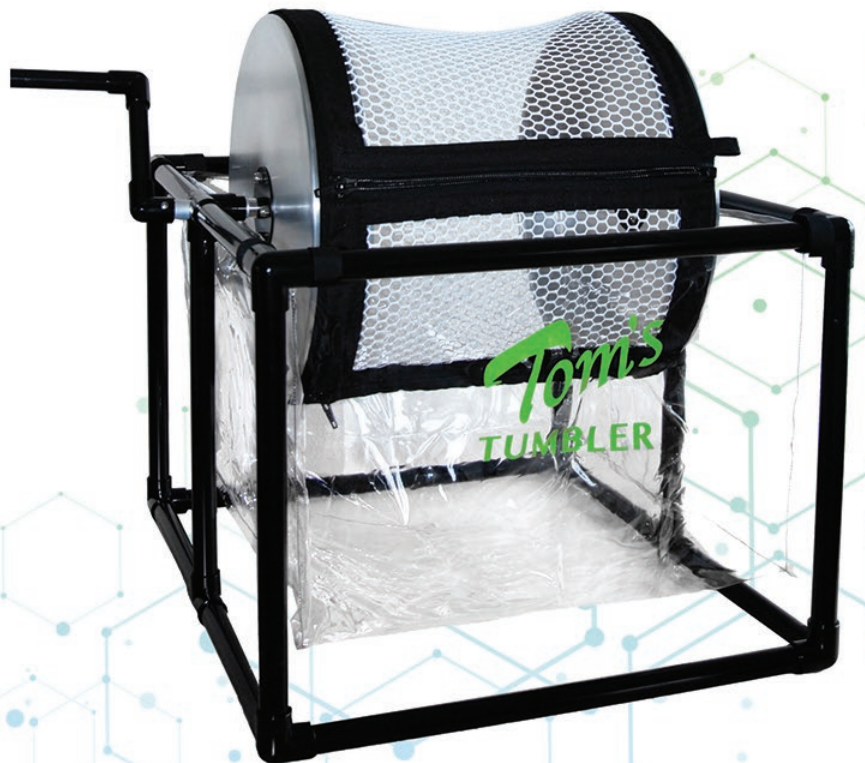

Optional Accessories

(additional charges apply)

- 1/4" MeshNet for separating
- Kief Net
- Dust Cover

Model # TTT1600-HC

800.601.0797

sales@tomstumbletrimmer.com

tomstumbletrimmer.com